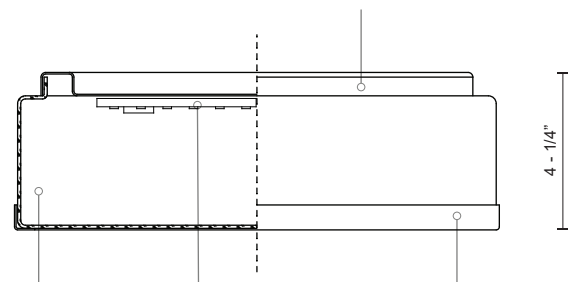

Voltage	Watt	LED Lumens	Delivered Lumens	Finish(es)
120V	10W	800	470	BN - Brushed Nickel CH - Chrome

FM6109 BN

FM6109 BN

FM6109 CH

PROJECT	
DATE	TYPE

Canopy  
Powder Coated White

White  
Opal  
Glass

LED Engine